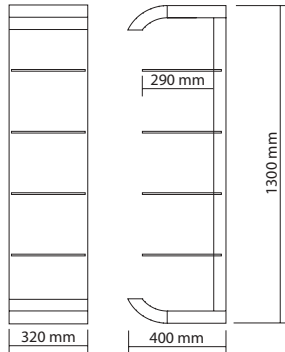

A wall-hanging show case with integrated spotlight and four shelves of glass. Due to its modular shape a number of Lao Tse units can be aligned together forming a long wall of shelves.

Material:
Ulme natur, lackiert
Natural Elm