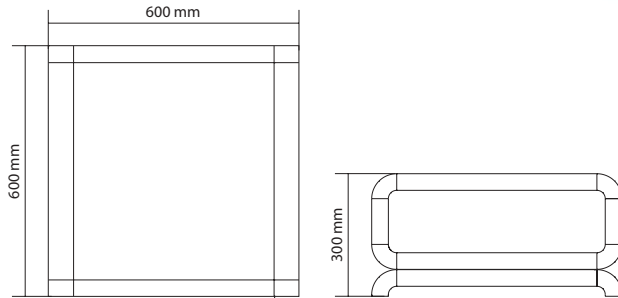

Shaolin low table. A small low table with inserted glass plate and magazine tray. The table is composed of a Shaolin base element and a Shaolin rack element.

Material:
Ulme natur, lackiert
Natural Elm

Ulme dunkel gebeizt, lackiert
Dark Elm