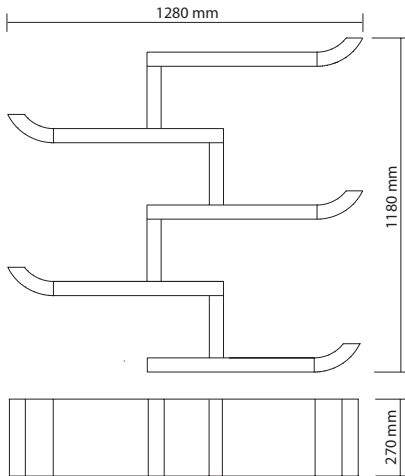

Calligraphe

Ein wandhängendes Regal dessen auffällige Form von asiatischen Schriftzeichen inspiriert ist.

The spectacular shape of this wall-hanging shelf derives from asian characters.

Material:
Ulme dunkel gebeizt , lackiert
Dark Elm

Option:
Ulme natur, lackiert
Natural Elm

Ulme cremeweiss gebeizt, lackiert
Transparent creme coloured stained Elm